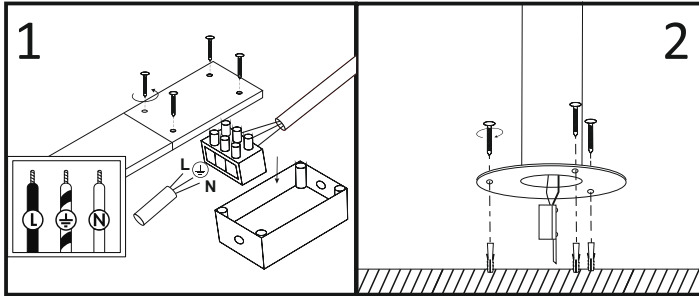

LIVIA S361, S1041 BROWN; OSLO S1041 GREY; SERENA S371

LIVIA S360-450, S360-1000, S1041-450 BROWN, S1041-H BROWN;
OSLO S1041-450 GREY, S1041-H GREY; SERENA S370-450, S370-1000

E27 max 10W LED
ø max 55 mm