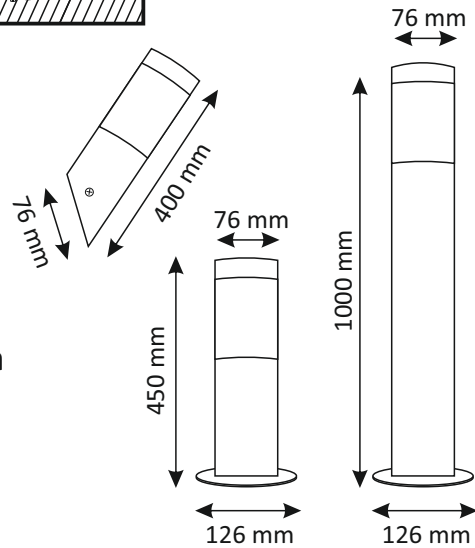

LIVIA S361, S1041 BROWN; OSLO S1041 GREY; SERENA S371

LIVIA S360-450, S360-1000, S1041-450 BROWN, S1041-H BROWN;
OSLO S1041-450 GREY, S1041-H GREY; SERENA S370-450, S370-1000

E27 max 10W LED
ø max 55 mm